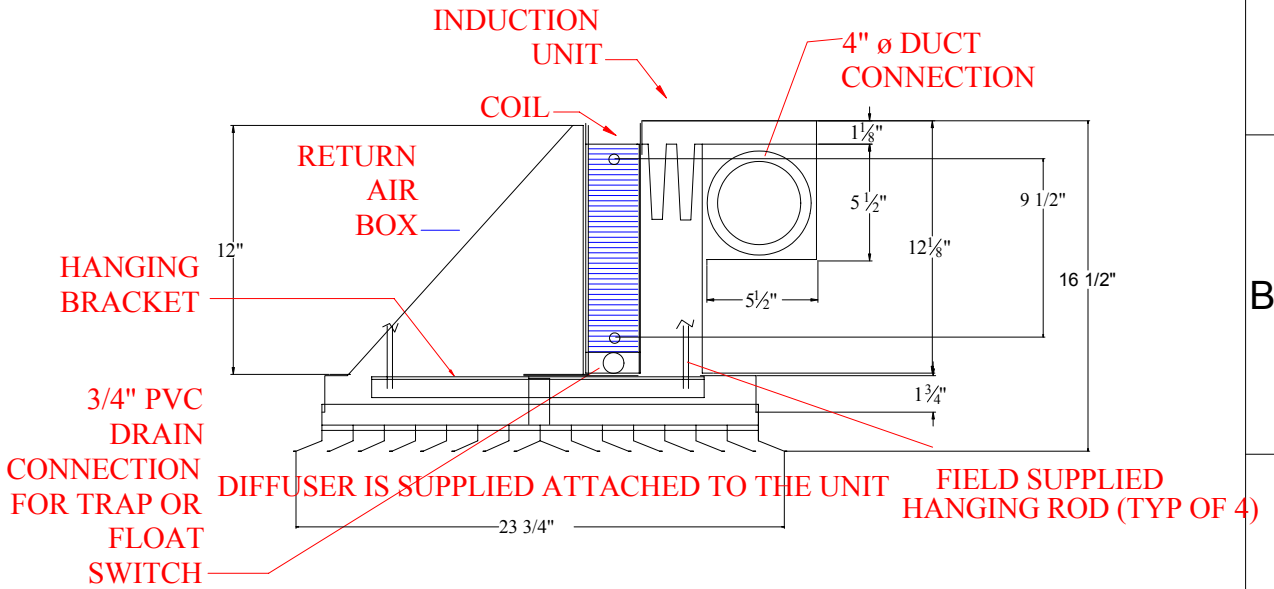

Model Q-1

Model Q-1 Box (Front View)

NuClimate Air Quality Systems, Inc.

Model Q-1-4 & Q-1L-4  
Right Hand/Four Pipe Unit

UNIT WT: 42 POUNDS

Date  
04/25/07

Scale  
1:1

X