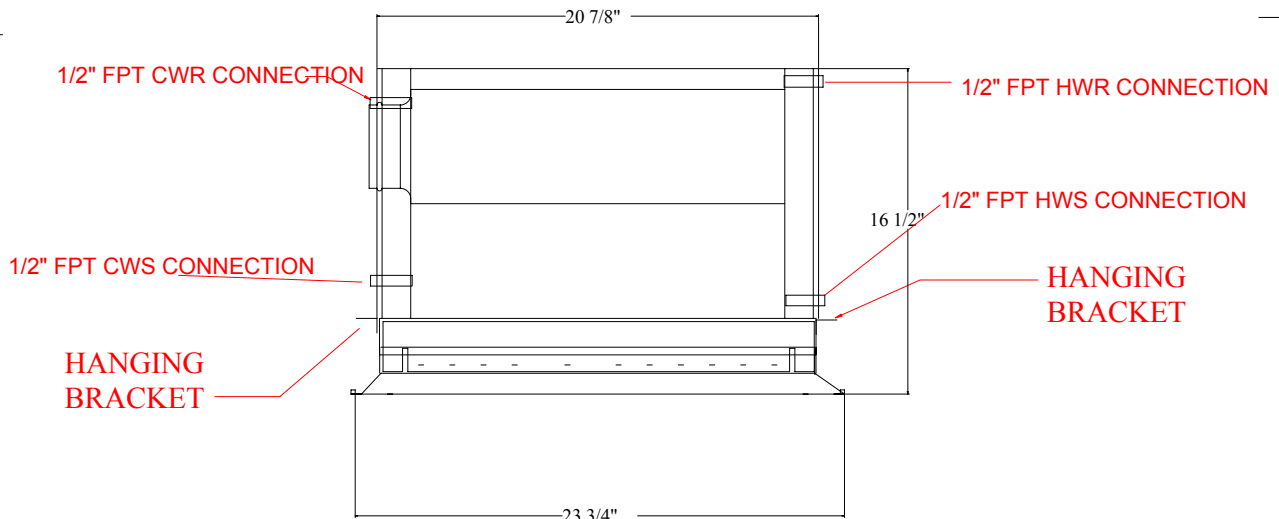

Model Q-1

Model Q-1 Box (Front View)

NuClimate Air Quality Systems, Inc.

Model Q-1-4 & Q-1L-4  
Right Hand/Four Pipe Unit

UNIT WT: 42 POUNDS

Date  
04/25/07

Scale  
1:1

X